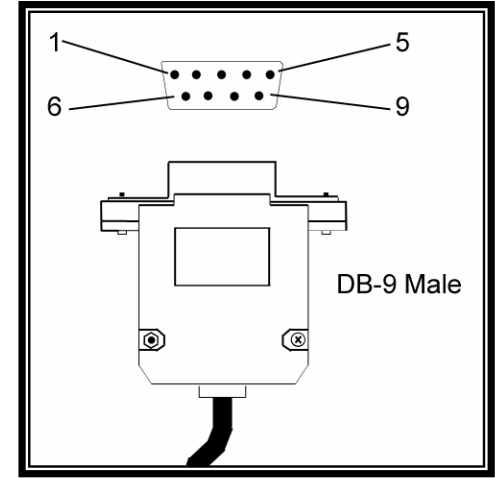

PC-100 to Sharp RJ-45 Interface Cable

<http://www.atronsystems.com/techs.htm>

12-26-2001

600-00C01-02003M

PC-100

This side MUST be marked as "PC-100"

Swintec

This side MUST be marked as "Swintec"